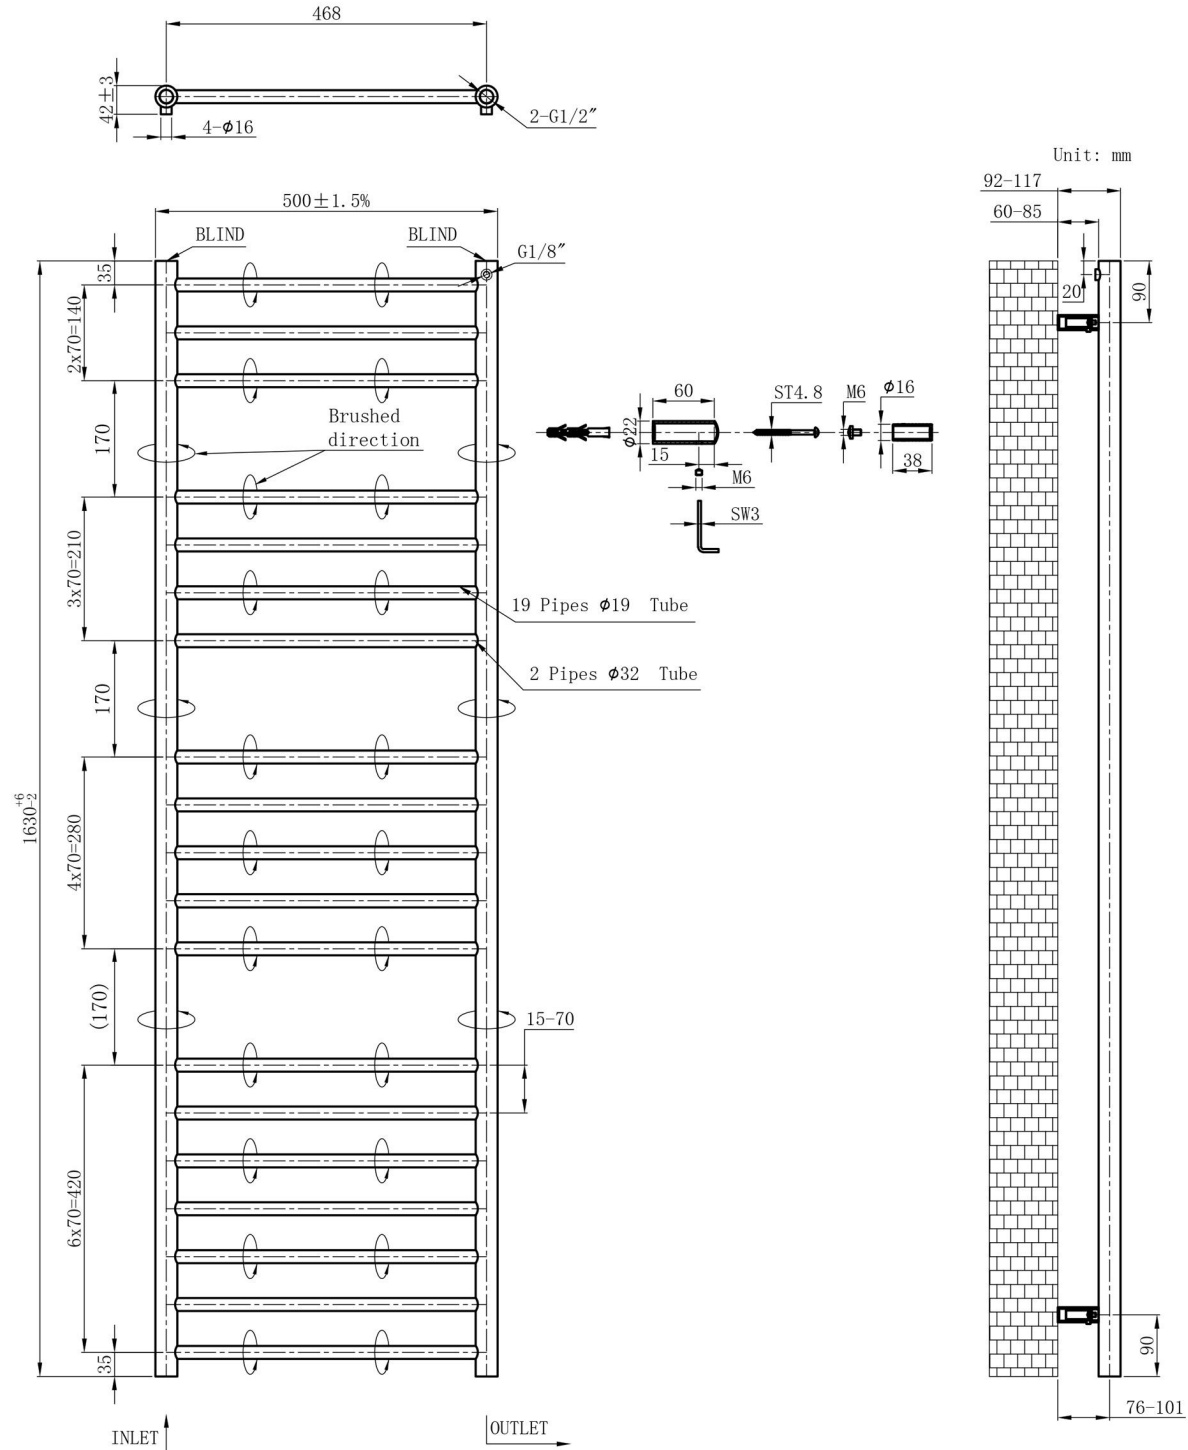

Violla II 1630 x 500mm. Stainless Steel Brushed

Technical Drawing

Eastbrook 

Eastbrook Road, Gloucester GL4 3DB

Technical Helpline : 01452 317890

Mon - Fri / 8am - 5pm

Email : technical@eastbrookco.com